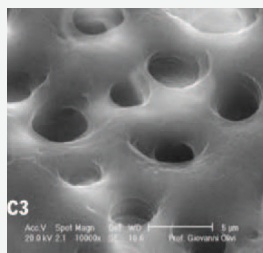

SWEEPS ENDO LASER TREATMENT

Available with the LightWalker & SkyPulse

Improved Debridement | Precisely & Effectively Targets Bacteria
Easily Reach Accessory & Lateral Canals | Minimally Invasive
Superior Activation of Irrigants | Locate Difficult to Find Canals

BEFORE
Bacteria left in
Traditional Endo

AFTER
LightWalker Laser
Endo Treatment

"I use SWEEPS to do things traditional files would do in one hour. What SWEEPS can do in 30 seconds, there is no way you can do in one hour with traditional endodontics."