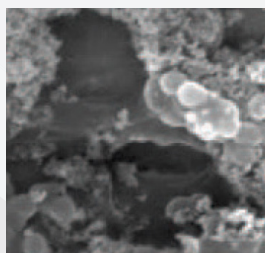

SWEEPS ENDO LASER TREATMENT

Available with the LightWalker & SkyPulse

Improved Debridement | Precisely & Effectively Targets Bacteria
Easily Reach Accessory & Lateral Canals | Minimally Invasive
Superior Activation of Irrigants | Locate Difficult to Find Canals

BEFORE
Bacteria left in
Traditional Endo

AFTER
LightWalker Laser
Endo Treatment

"I use SWEEPS to do things traditional files would do in one hour. What SWEEPS can do in 30 seconds, there is no way you can do in one hour with traditional endodontics."